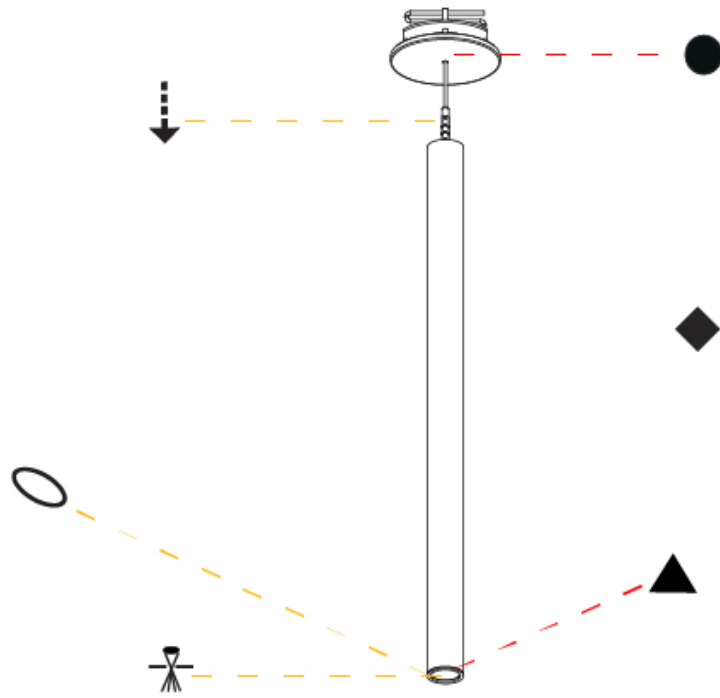

PHYSICAL

Shape: Cylinder
 Diameter (mm): 28
 Diameter (in): 1 1/8
 Height (mm): 450
 Height (in): 17 11/16
 Max. Overall Height (mm): 2450
 Max. Overall Height (in): 96 7/16
 Min. Recessing Depth (mm): 75
 Min. Recessing Depth (in): 2 15/16
 Light Distribution: Downlight
 Weight (kg): 0.504
 Weight (lbs): 1.11
 Diffuser: Shine Ring - Opal / Yellow / Orange / Red / Blue / Green
 Fixture Finish: SSR / BKV / CWI / CRY / HAB / UFT / ITA / RUA / FTG / MYG / LOD / PUS / FRO / FUP / KIA / POP / BLS / SPG / MEY / GOH / GUM / CHC / COM / ABZ / JAG / OBR / MOS / ROR
 Fixture Material: Aluminum
 Cable Details: 2000mm or 4000mm Black Cable
 Cut-out Measurements: 68mm / 2 11/16"

HANGOVER PLUG SHINE MONOPOINT RECESSED CANOPY SUSPENSION

A30844-

PROJECT
TYPE
SPECIFIER
QUANTITY
DATE

A

PROJECT	_____
TYPE	_____
SPECIFIER	_____
QUANTITY	_____
DATE	_____

HANGOVER PLUG MONOPOINT SURFACE CANOPY SUSPENSION

Shape: Cylinder
 Diameter (mm): 28
 Diameter (in): 1 1/8
 Height (mm): 450
 Height (in): 17 11/16
 Max. Overall Height (mm): 2450
 Max. Overall Height (in): 96 7/16
 Light Distribution: Downlight
 Weight (kg): 0.504
 Weight (lbs): 1.11
 Fixture Finish: SSR / BKV / CWI / CRY / HAB / UFT / ITA / RUA / FTG / MYG / LOD / PUS / FRO / FUP / KIA / POP / BLS / SPG / MEY / GOH / GUM / CHC / COM / ABZ / JAG / OBR / MOS / ROR
 Fixture Material: Aluminum
 Cable Details: 2000mm or 4000mm Black Cable