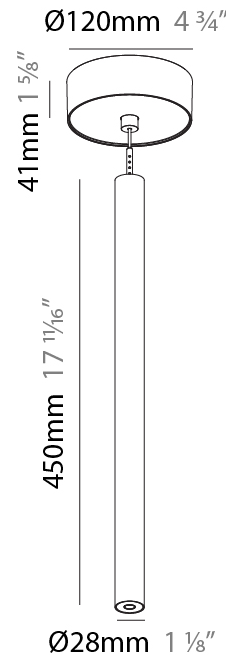

GENERAL

Series: Hangover
Subseries: Hangover Plug Monopoint Surface Canopy
Brand: Prolight
Division: Architectural
Mounting Type: Suspension
Mounting Location: Ceiling
Subcategory: Pendant

PHYSICAL

Shape: Cylinder
Diameter (mm): 28
Diameter (in): 1 1/8
Height (mm): 450
Height (in): 17 11/16
Max. Overall Height (mm): 2450
Max. Overall Height (in): 96 7/16
Light Distribution: Downlight
Weight (kg): 0.504
Weight (lbs): 1.11
Fixture Finish: SSR / BKV / CWI / CRY / HAB / UFT / ITA / RUA / FTG / MYG / LOD / PUS / FRO / FUP / KIA / POP / BLS / SPG / MEY / GOH / GUM / CHC / COM / ABZ / JAG / OBR / MOS / ROR
Fixture Material: Aluminum
Cable Details: 2000mm or 4000mm Black Cable

ELECTRICAL

Lamp Type: LED (Zhaga Standard)
Input Wattage (W): 6.6
Total Output Wattage (W): 6
Dimming: Tri-Mode (Non-Dimming and Phase Dimming (120Vac only) and 0-10V Dimming)
Driver Included: Yes
Driver Location: External
Driver Type: Constant Current - Universal
Driver Class: Class 2
Housing: ENCP3 w/quick connect
Input Voltage (V): 120 - 277
Constant Current (MA): 500

LED

Number of LEDs: 1
Color Temperature (°K): 2700 / 3000 / 4000
Max. Delivered Lumen (lm): 330 / 360 / 380
CRI: >90 CRI
Lamp Life (hrs): 50000
Upon Request: ***3500K available in minimum quantities (larger quantities upon request)

OPTICAL

Optic°: 24 / 32 / 34 / 55 / 58

RATINGS AND CERTIFICATIONS

Certified By: Certified for North American Standards
IP rating: IP20